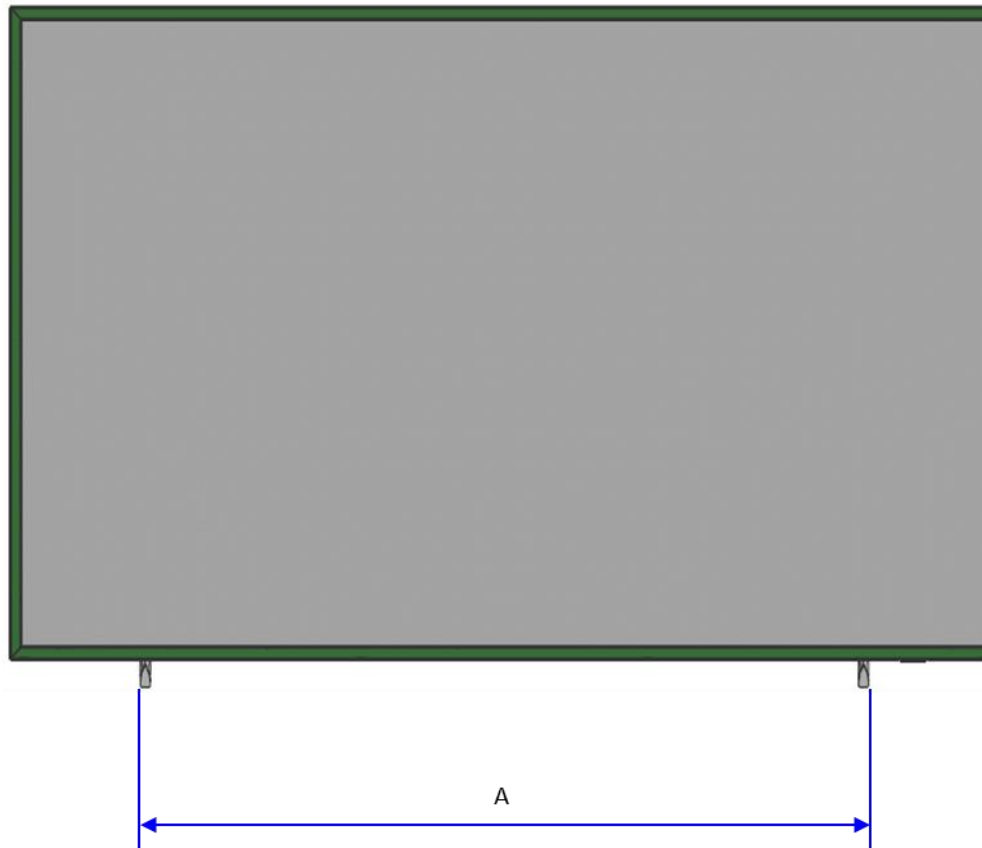

LS03B Frame TV Stand Spacing

*Dimensions in millimeters (+ / - 0.1 mm)

	LS03B					
	43"	50"	55"	65"	75"	85"
A	678.0	757.4	897.2	1076.8	1042.0	1120.4(In) 1420.4(Out)