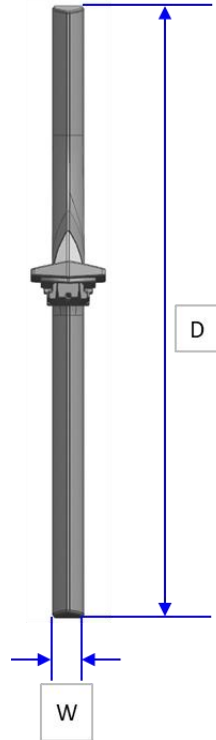

※ Height Type

- 1) H : Includes Rubber-Foot
- 2) H1 : Representative Dimension. Outermost dimension of Chassis-Front.
- 3) H2 : Includes Logo

LS03B Frame TV Set Dimension

w/ customizable frame

**Dimensions in millimeters (+ / - 0.1 mm)*

※ Height Type
 1) H : Includes Rubber-Foot
 2) H1 : Representative Dimension. Outermost dimension of Chassis-Front.
 3) H2 : Includes Logo

LS03B Frame Cover and Rear-View Dimension

**Dimensions in millimeters (+ / - 0.1 mm)*

LS03B Frame TV Bezel Dimensions

**Dimensions in millimeters (+ / - 0.1 mm)*

	LS03B					
	43"	50"	55"	65"	75"	85"
A	12.4	12.4	12.4	12.4	14.3	14.5
B	19.9	19.9	19.9	19.9	19.9	19.9

LS03B Frame TV Stand Dimensions

**Dimensions in millimeters (+ / - 0.1 mm)*

	LS03B				
	43"	50"/55"	65"	75"	85"
STAND (W*H*D)	14.0*208.9*196.8	15.0*216.8*227.8	16.0*229.3*260.9	20.0*240.6*315.8	20.0*258.6*347.9

*Includes Rubber

LS03B Frame TV Stand Spacing