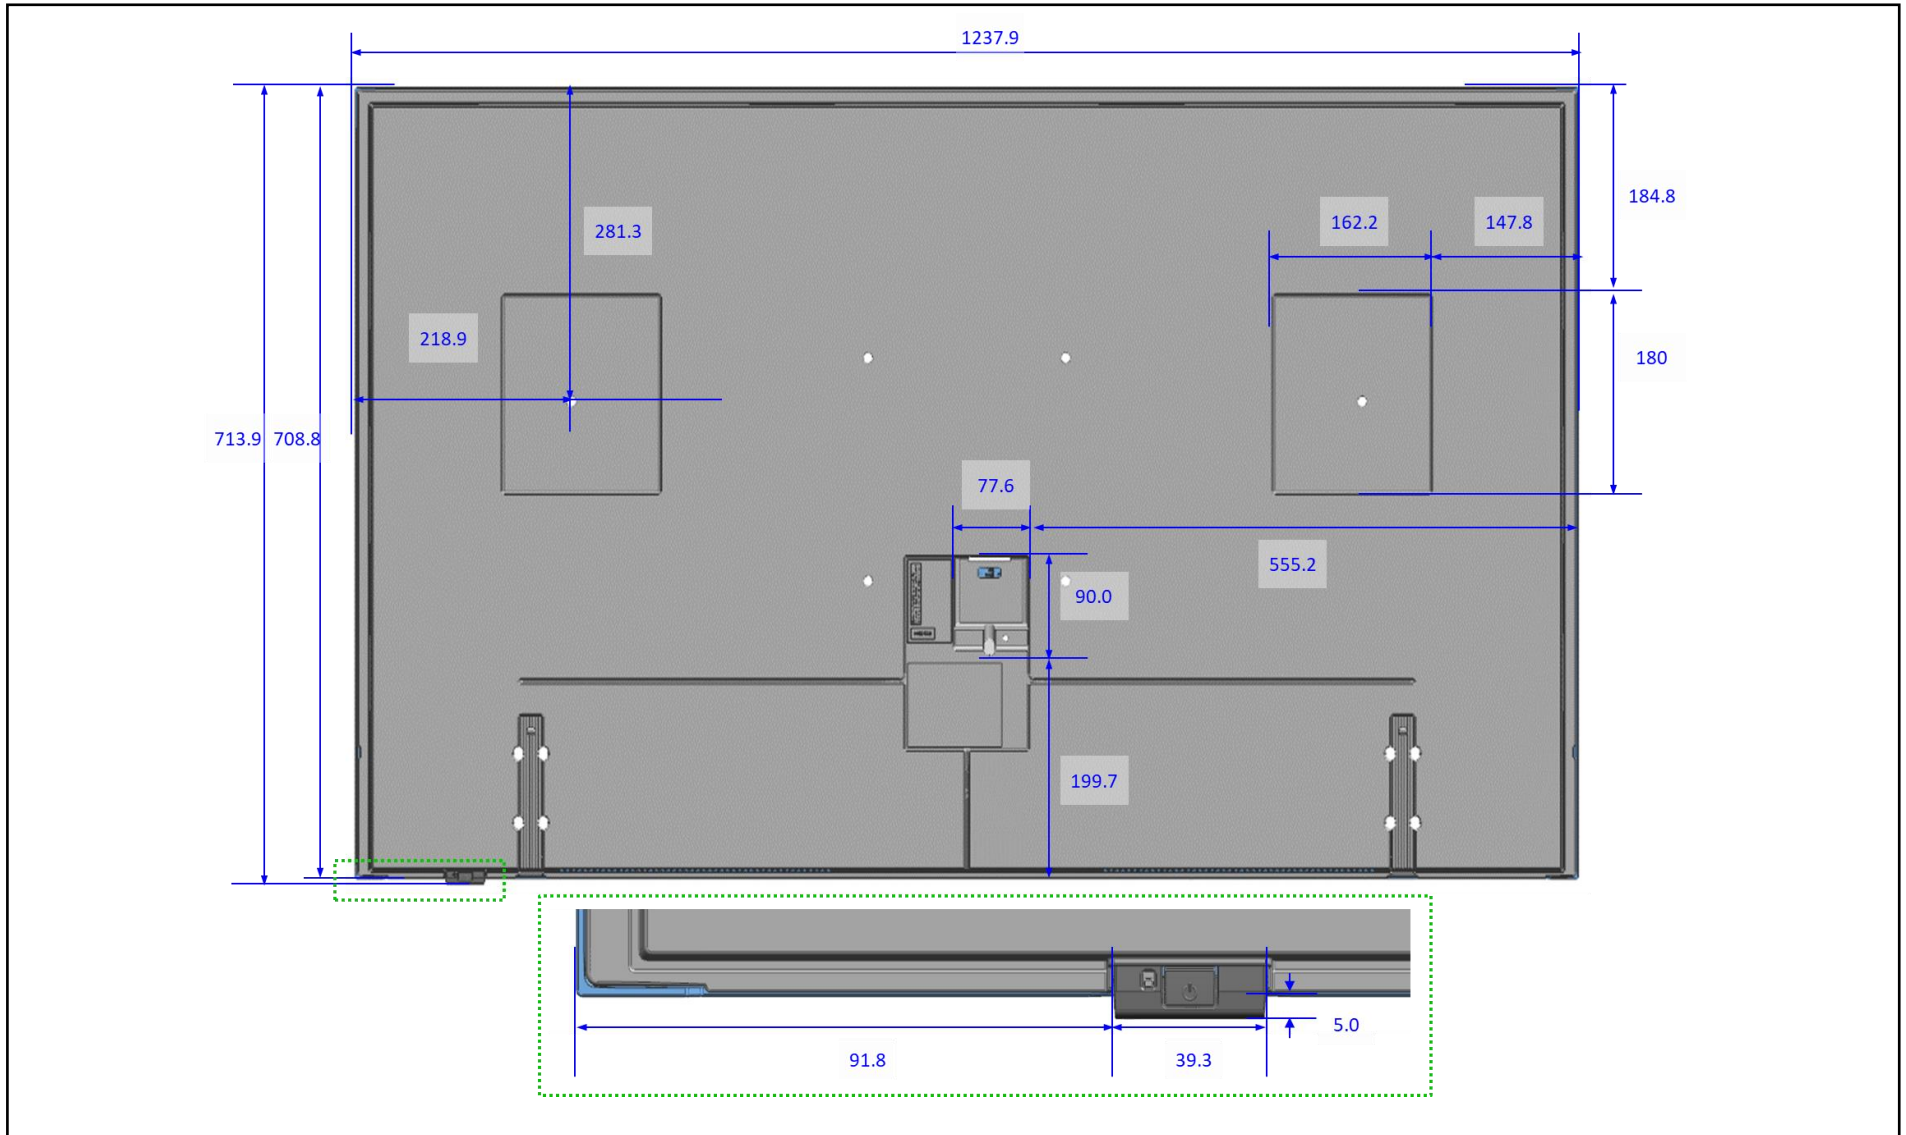

50" LS03B Frame TV Cover and Rear-View

**Dimensions in millimeters (+ / - 0.1 mm)*

SAMSUNG IS NOT RESPONSIBLE FOR INACCURACIES. FOR CRITICAL INSTALLATIONS, IT IS STRONGLY RECOMMENDED TO CONFIRM ALL MEASURES BY USING AN ACTUAL SAMPLE MODEL INTENDED FOR A SPECIFIC INSTALLATION.

55" LS03B Frame TV Cover and Rear-View

**Dimensions in millimeters (+ / - 0.1 mm)*

SAMSUNG IS NOT RESPONSIBLE FOR INACCURACIES. FOR CRITICAL INSTALLATIONS, IT IS STRONGLY RECOMMENDED TO CONFIRM ALL MEASURES BY USING AN ACTUAL SAMPLE MODEL INTENDED FOR A SPECIFIC INSTALLATION.