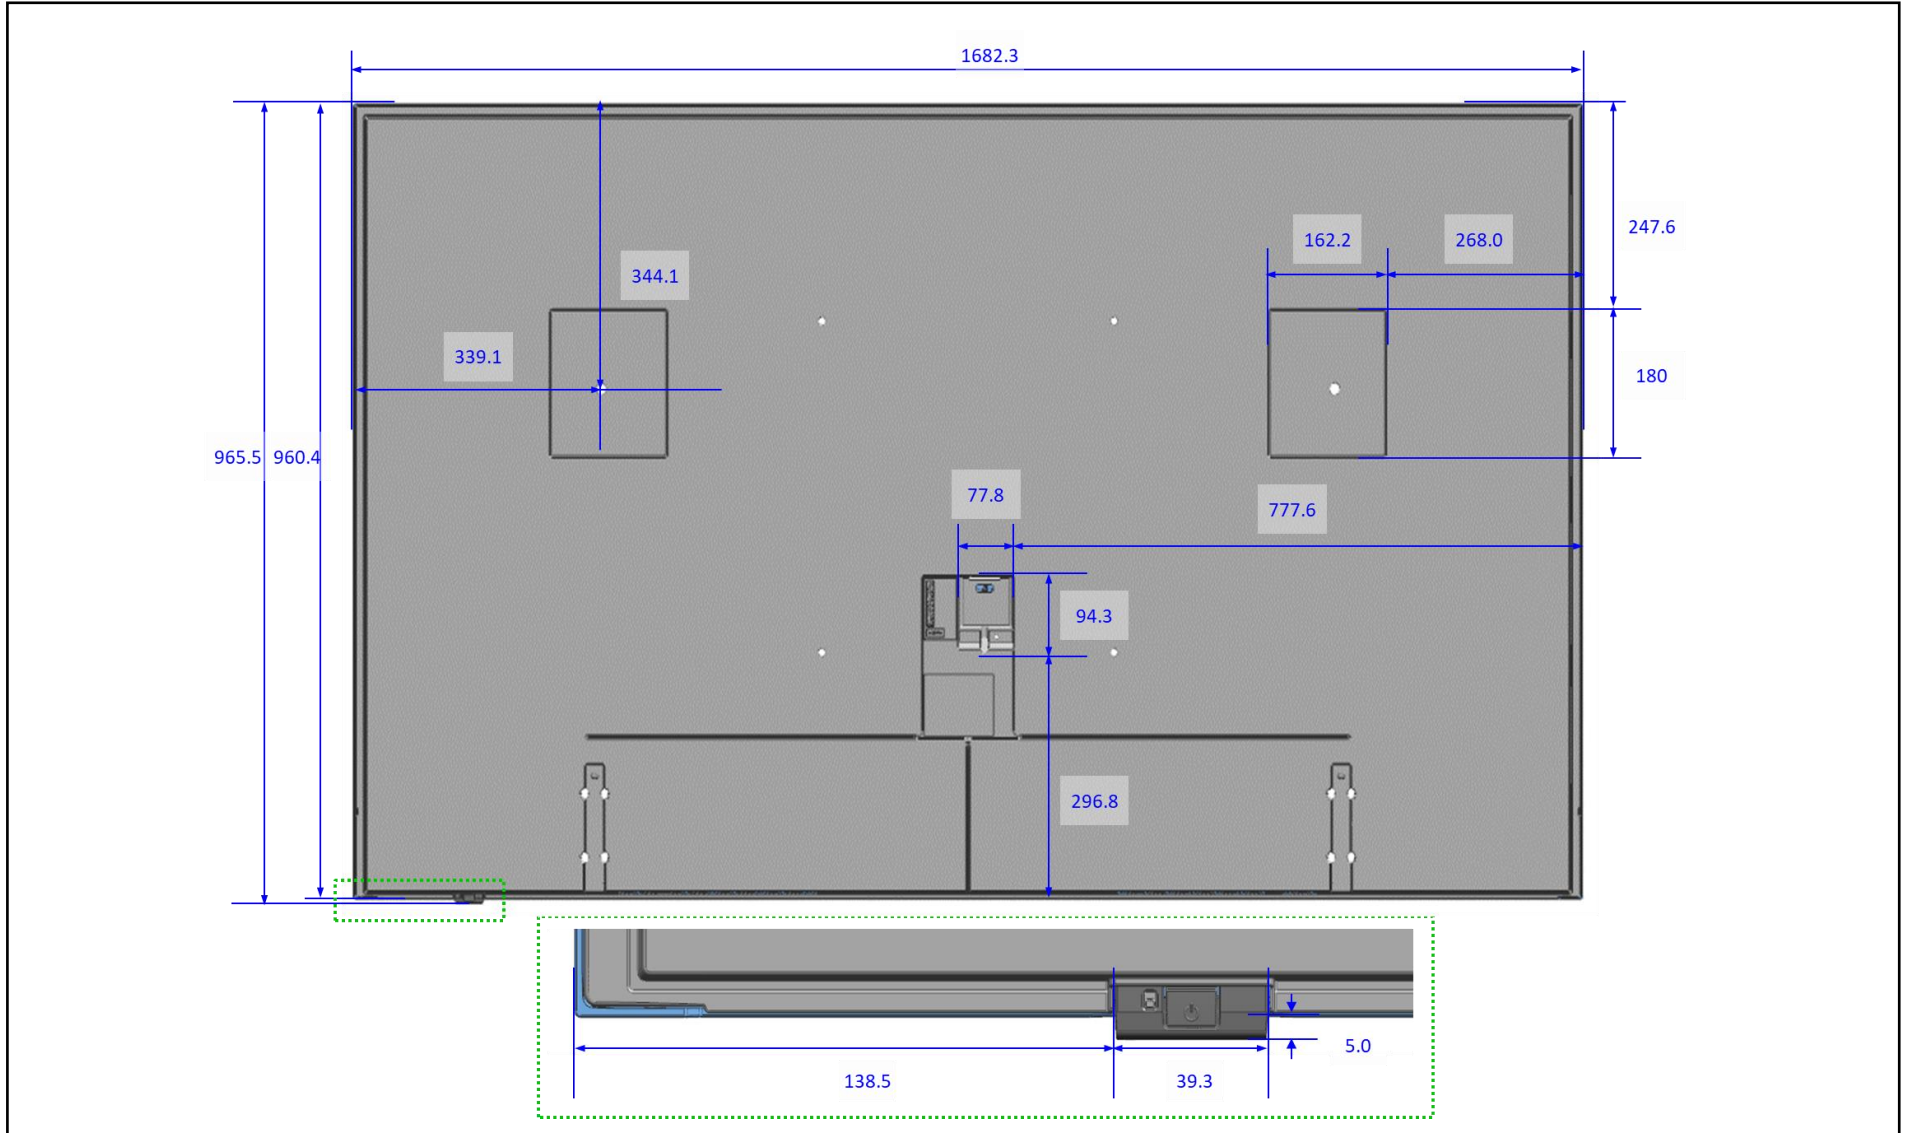

75" LS03B Frame TV Cover and Rear-View

*Dimensions in millimeters (+ / - 0.1 mm)

SAMSUNG IS NOT RESPONSIBLE FOR INACCURACIES. FOR CRITICAL INSTALLATIONS, IT IS STRONGLY RECOMMENDED TO CONFIRM ALL MEASURES BY USING AN ACTUAL SAMPLE MODEL INTENDED FOR A SPECIFIC INSTALLATION.