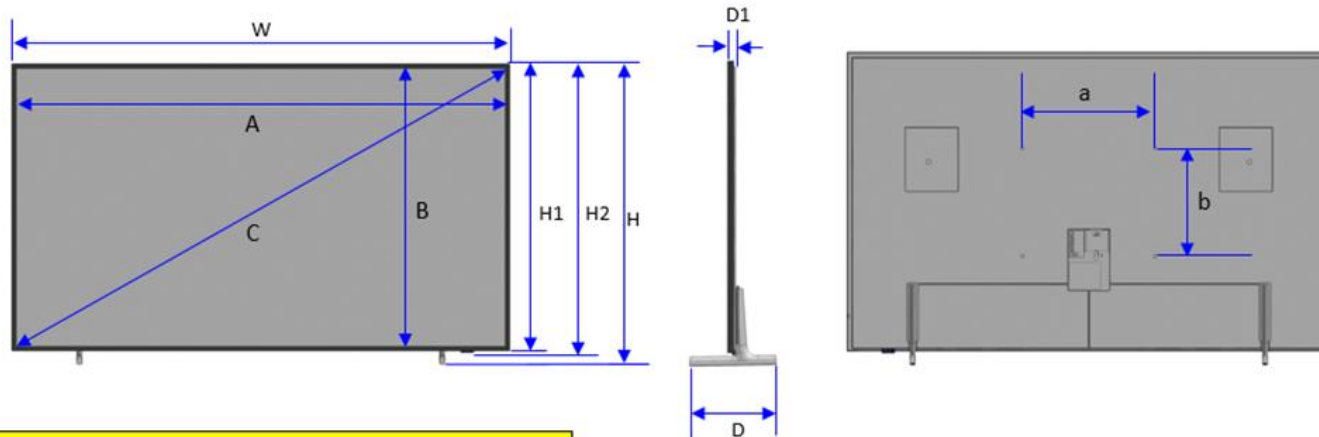

LS03B Frame TV Set Dimension

**Dimensions in millimeters (+ / - 0.1 mm)*

		43"	50"	55"	65"	75"	85"
SET(With stand) (W * H * D)		969.5*591.9*196.8	1124.1*679.2*227.8	1237.9*743.4*227.8	1456.8*868.9*260.9	1682.3*998.5*315.8	1904.3*1122.4*347.9
SET(Without stand) (W * H1(H2) * D1)		969.5*557.8(562.9)*24.9	1124.1*644.9(649.9)*24.9	1237.9*708.8(713.9)*24.9	1456.8*831.9(837.0)*24.9	1682.3*960.4(965.5)*26.9	1904.3*1085.3(1090.4)*26.9
* Front Opening Area (A * B * C)		944.6*532.8*1084.5	1099.2*619.8*1261.9	1213.0*683.8*1392.5	1431.9*806.9*1643.6	1655.6*933.7*1900.7	1875.4*1056.4*2152.5
Wall Mount (VESA) (a * b)		200*200	200*200	200*200	400*300	400*400	600*400
Packing Out (W * H * D)	W/W	1087*677*165	1251*775*174	1405*846*185	1614*950*191	1839*1113*207	2087*1249*235
	SAMEX			1405*846*185			
Net Weight (With stand) Kg		8.9	12.2	17.0	22.5	35.6	45.1
Net Weight (Without stand) Kg		8.6	11.8	16.6	22.1	35.0	44.2
Gross Weight Kg	W/W	15.5	20.9	26.9	35.1	50.4	63.8
	SAMEX			26.0			

※ Height Type

- 1) H : Includes Rubber-Foot
- 2) H1 : Representative Dimension. Outermost dimension of Chassis-Front.
- 3) H2 : Includes Logo

LS03B Frame TV Set Dimension

w/ customizable frame

**Dimensions in millimeters (+ / - 0.1 mm)*

※ 55"/65" (F) : Flat Type, (C) : Chamfer Type

	43"	50"	55"	65"	75"	85"
SET(With stand) (W * H * D)	974.4*594.4*196.8	1129.0*681.7*227.8	1242.8*745.9*227.8 (F)	1461.7*871.4*260.9 (F)	1687.2*1001.0*315.8	1910.0*1124.9*347.9
			1243.2*746.1*227.8 (C)	1461.9*871.6*260.9 (C)		
SET(Without stand) (W * H1(H2) * D1)	974.4*562.6(565.3)*26.8	1129.0*649.6(652.3)*26.8	1242.8*713.6(717.3)*26.8 (F)	1461.7*836.8(839.5)*26.8 (F)	1687.2*965.2(967.9)*28.8	1910.0*1091.0(1093.7)*28.8
			1243.2*714.0(717.4)*37.8 (C)	1461.9*837.1(839.6)*37.8 (C)		
* Front Opening Area (A * B * C)	939.1*527.3*1077.0	1093.8*614.3*1254.5	1207.4*678.2*1384.8	1426.4*801.3*1636.1	1648.2*926.2*1890.6	1869.9*1050.9*2145.0
Wall Mount VESA (a * b)	200*200	200*200	200*200	400*300	400*400	600*400