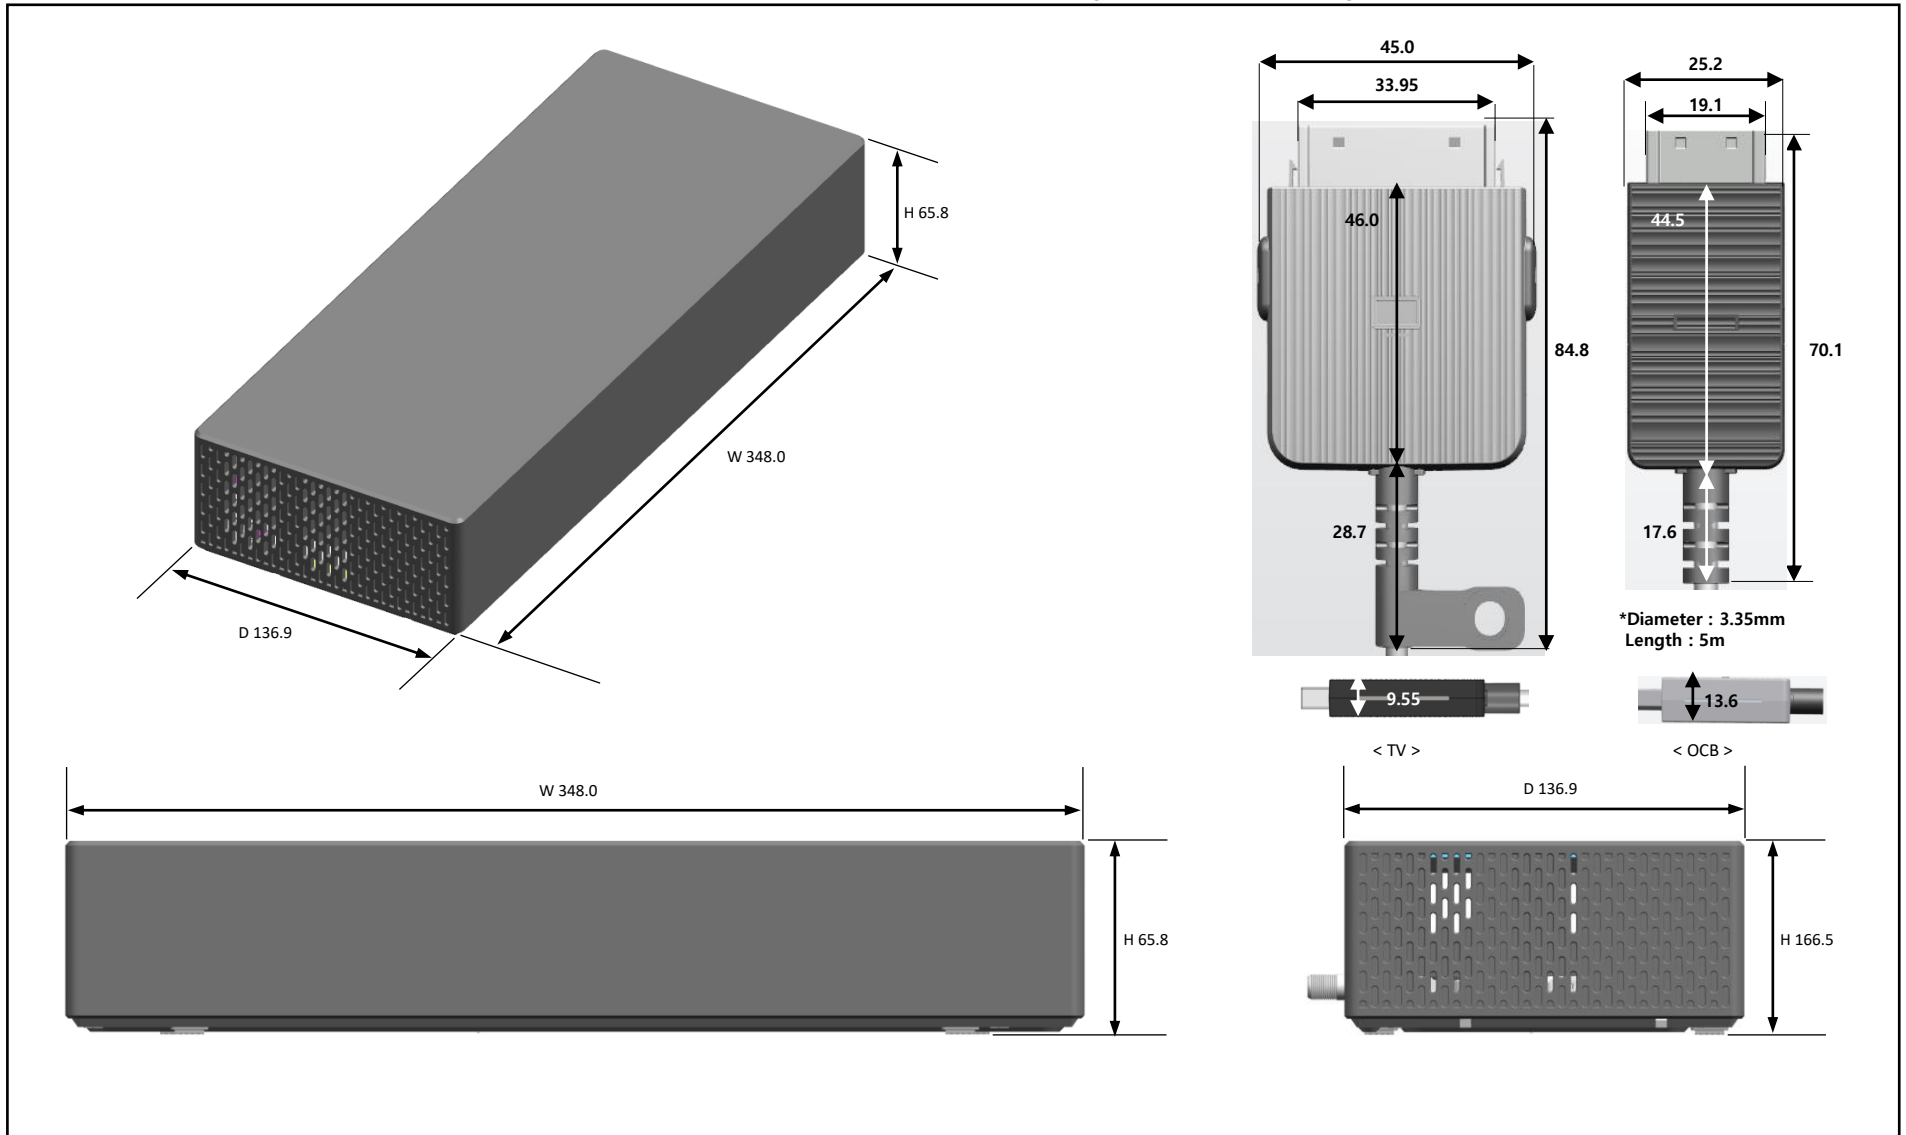

LS03B Frame TV Bezel Dimensions

**Dimensions in millimeters (+ / - 0.1 mm)*

	LS03B					
	43"	50"	55"	65"	75"	85"
A	12.4	12.4	12.4	12.4	14.3	14.5
B	19.9	19.9	19.9	19.9	19.9	19.9

LS03B Frame TV Stand Dimensions

**Dimensions in millimeters (+ / - 0.1 mm)*

	LS03B				
	43"	50"/55"	65"	75"	85"
STAND (W*H*D)	14.0*208.9*196.8	15.0*216.8*227.8	16.0*229.3*260.9	20.0*240.6*315.8	20.0*258.6*347.9

*Includes Rubber

LS03B Frame TV Stand Spacing

**Dimensions in millimeters (+ / - 0.1 mm)*

	LS03B					
	43"	50"	55"	65"	75"	85"
A	678.0	757.4	897.2	1076.8	1042.0	1120.4(In) 1420.4(Out)

LS03B Frame TV OCB and Cable Dimensions

**Dimensions in millimeters (+ / - 0.1 mm)*