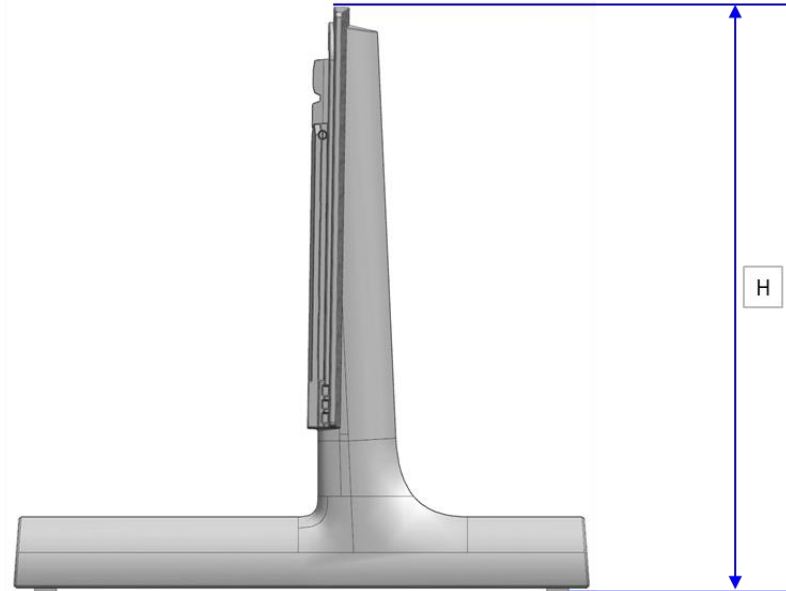

LS03B Frame TV Stand Dimensions

*Dimensions in millimeters (+ / - 0.1 mm)

	LS03B				
	43"	50"/55"	65"	75"	85"
STAND (W*H*D)	14.0*208.9*196.8	15.0*216.8*227.8	16.0*229.3*260.9	20.0*240.6*315.8	20.0*258.6*347.9

*Includes Rubber