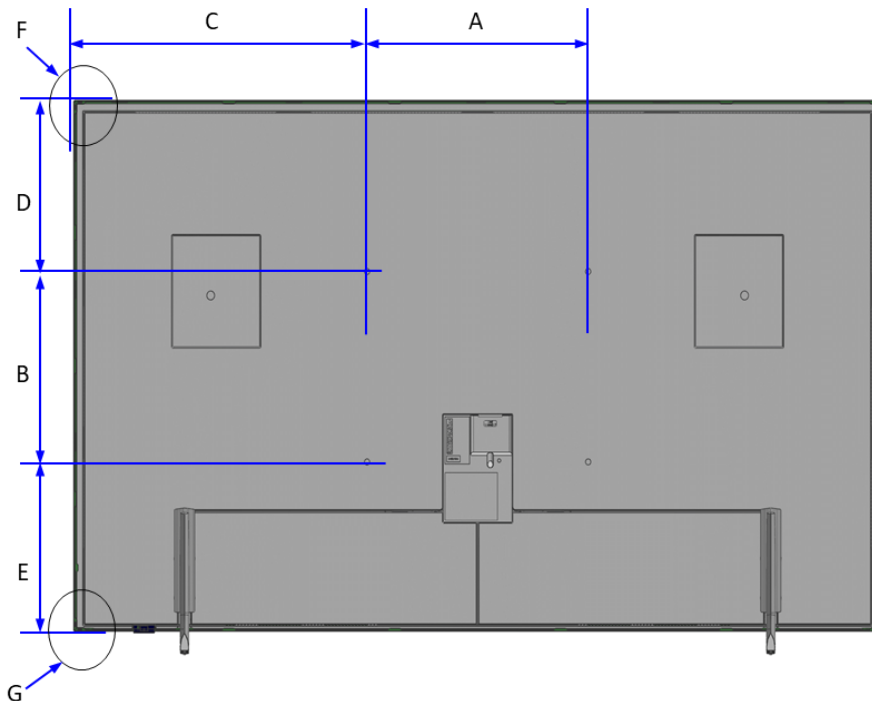

※ Height Type

- 1) H : Includes Rubber-Foot
- 2) H1 : Representative Dimension. Outermost dimension of Chassis-Front.
- 3) H2 : Includes Logo

LS03B Frame TV Set Dimension

w/ customizable frame

**Dimensions in millimeters (+ / - 0.1 mm)*

※ 55"/65" (F) : Flat Type, (C) : Chamfer Type

	43"	50"	55"	65"	75"	85"
SET(With stand) (W * H * D)	974.4*594.4*196.8	1129.0*681.7*227.8	1242.8*745.9*227.8 (F)	1461.7*871.4*260.9 (F)	1687.2*1001.0*315.8	1910.0*1124.9*347.9
			1243.2*746.1*227.8 (C)	1461.9*871.6*260.9 (C)		
SET(Without stand) (W * H1(H2) * D1)	974.4*562.6(565.3)*26.8	1129.0*649.6(652.3)*26.8	1242.8*713.6(717.3)*26.8 (F)	1461.7*836.8(839.5)*26.8 (F)	1687.2*965.2(967.9)*28.8	1910.0*1091.0(1093.7)*28.8
			1243.2*714.0(717.4)*37.8 (C)	1461.9*837.1(839.6)*37.8 (C)		
* Front Opening Area (A * B * C)	939.1*527.3*1077.0	1093.8*614.3*1254.5	1207.4*678.2*1384.8	1426.4*801.3*1636.1	1648.2*926.2*1890.6	1869.9*1050.9*2145.0
Wall Mount VESA (a * b)	200*200	200*200	200*200	400*300	400*400	600*400

※ Height Type
 1) H : Includes Rubber-Foot
 2) H1 : Representative Dimension. Outermost dimension of Chassis-Front.
 3) H2 : Includes Logo

LS03B Frame Cover and Rear-View Dimension

**Dimensions in millimeters (+ / - 0.1 mm)*

	LS03B					
	43"	50"	55"	65"	75"	85"
WALL MOUNT(AXB)	200*200	200*200	200*200	400*300	400*400	600*400
C	384.7	462.1	518.9	528.4	641.1	652.2
D	193.2	210.3	242.2	267.2	262.3	194.7
E	164.6	234.6	266.6	264.7	298.0	490.6