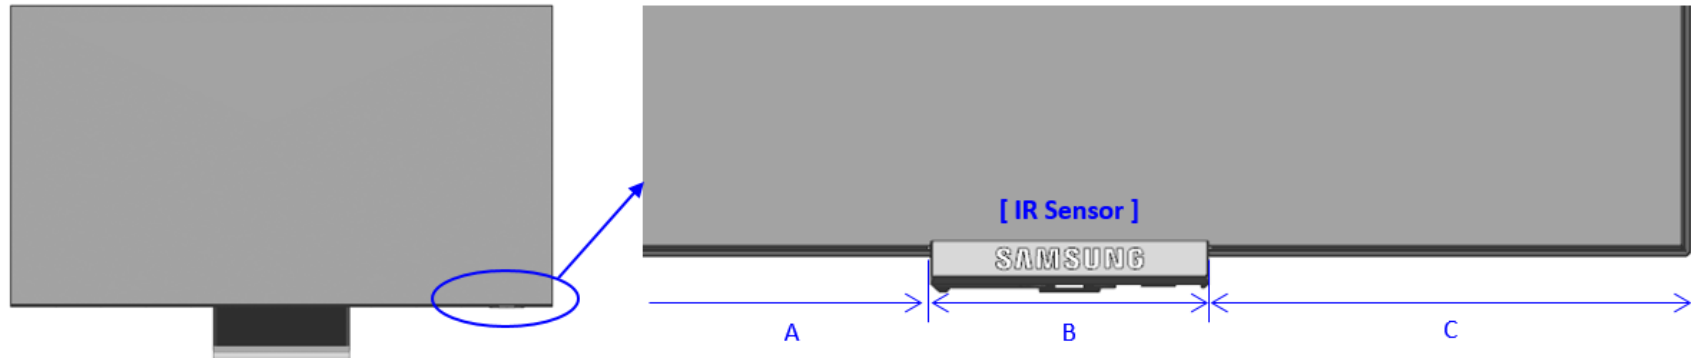

LS03B Frame TV IR Sensor Location

*Dimensions in millimeters (+ / - 0.1 mm)

Product	Series	Inch	Item	Sensor Position	DIMENSION		
					A	B	C
Lifestyle	Frame	85	QN85LS03BAFXZA	Right	1700.50	39.30	164.50
		75	QN75LS03BAFXZA	Right	1504.50	39.30	138.50
		65	QN65LS03BAFXZA	Right	1312.30	39.30	105.20
		55	QN55LS03BAFXZA	Right	1106.80	39.30	91.80
		50	QN50LS03BAFXZA	Right	1000.00	39.30	84.80
		43	QN43LS03BAFXZA	Right	858.90	39.30	71.30