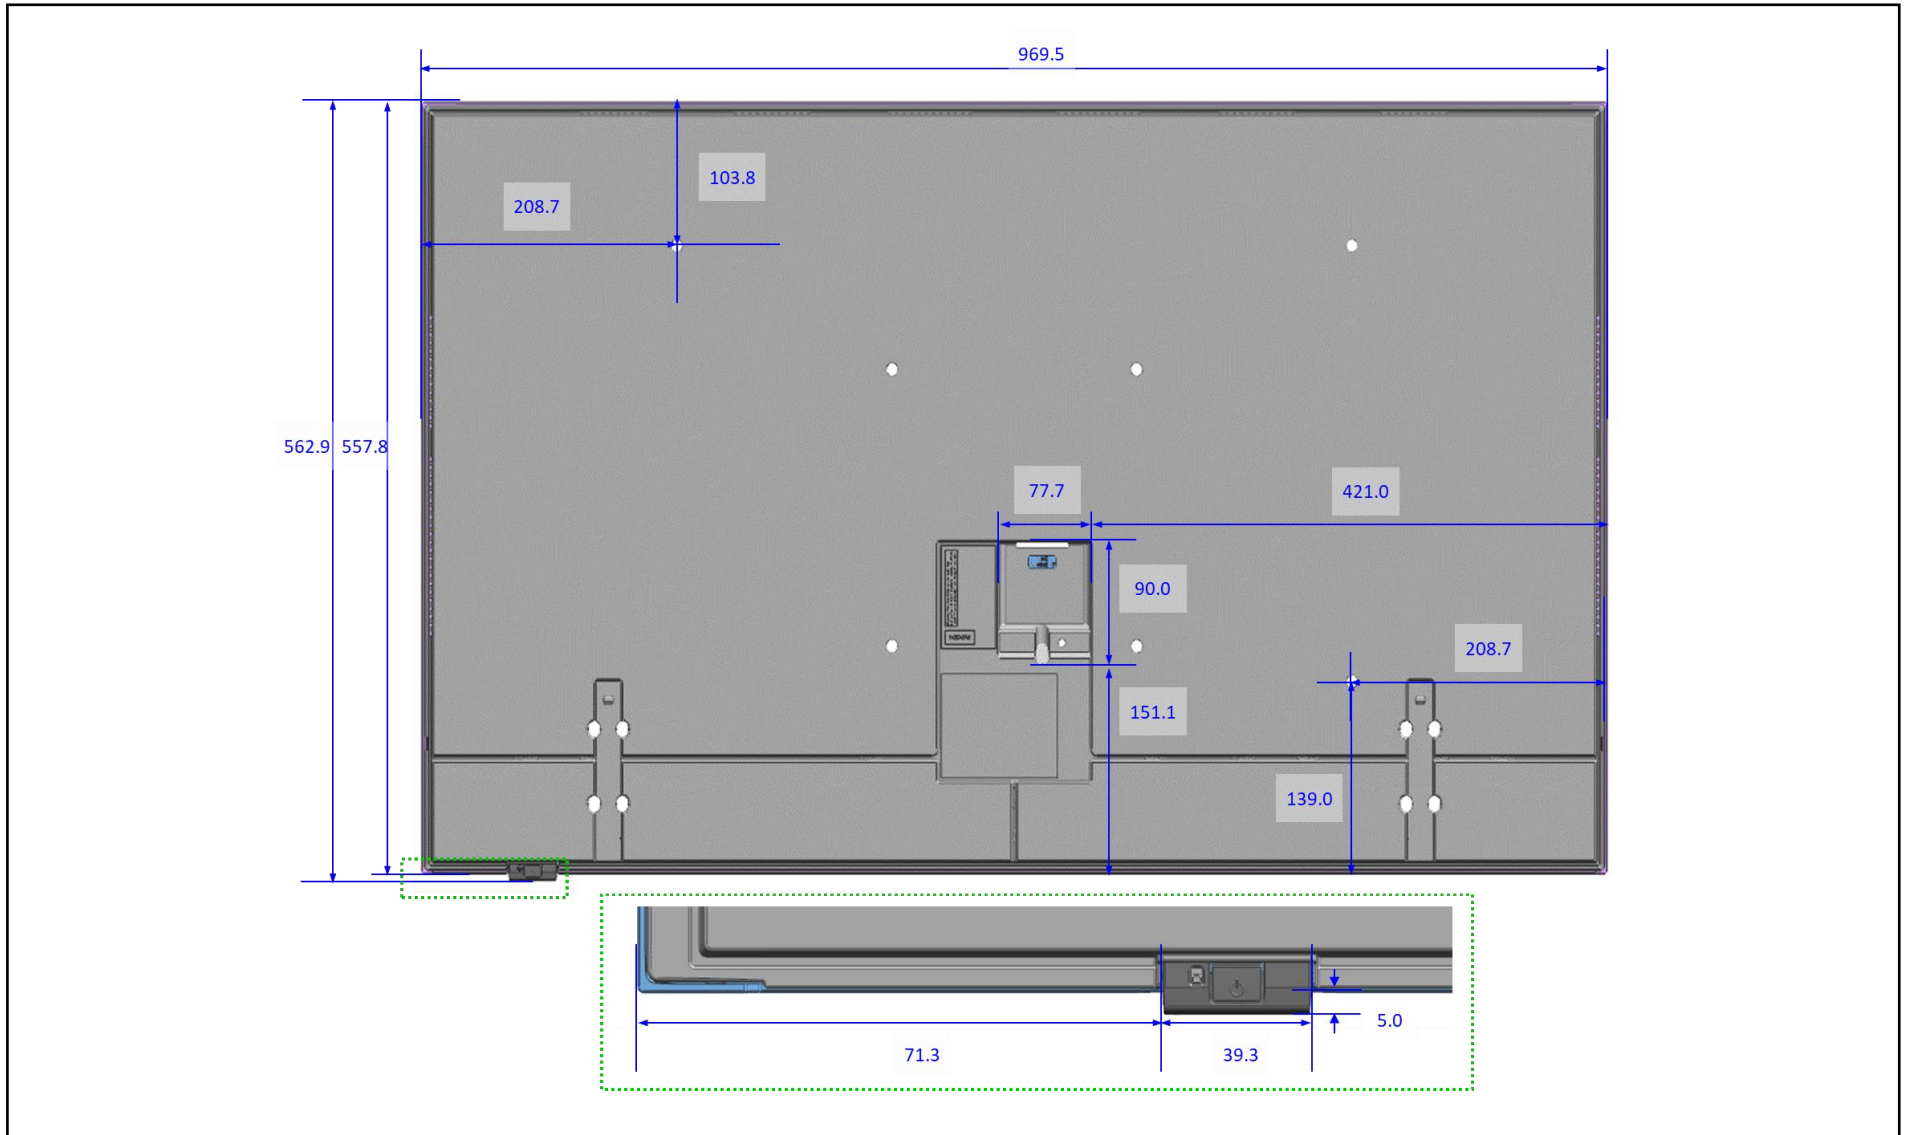

43" LS03B Frame TV Cover and Rear-View

*Dimensions in millimeters (+ / - 0.1 mm)

SAMSUNG IS NOT RESPONSIBLE FOR INACCURACIES. FOR CRITICAL INSTALLATIONS, IT IS STRONGLY RECOMMENDED TO CONFIRM ALL MEASURES BY USING AN ACTUAL SAMPLE MODEL INTENDED FOR A SPECIFIC INSTALLATION.