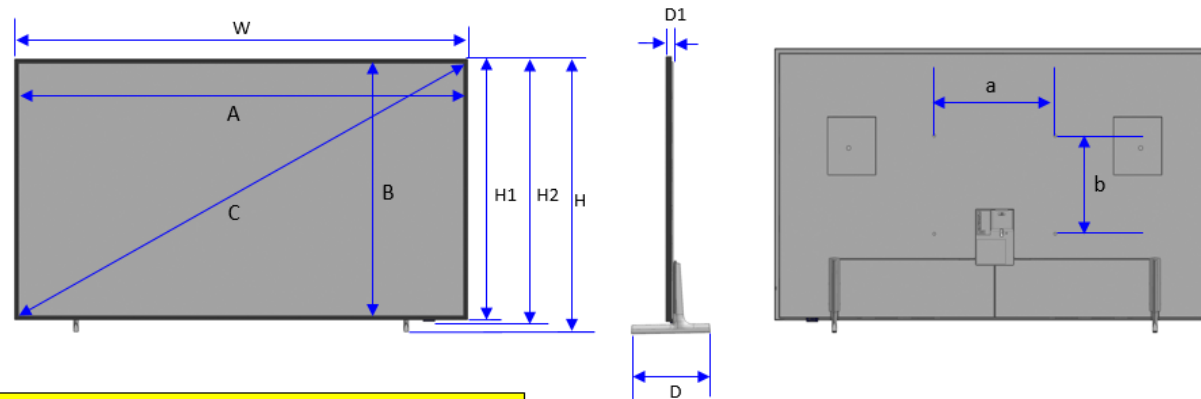

LS03B Frame TV Set Dimension

**Dimensions in millimeters (+ / - 0.1 mm)*

		43"	50"	55"	65"	75"	85"
SET(With stand) (W * H * D)		969.5*591.9*196.8	1124.1*679.2*227.8	1237.9*743.4*227.8	1456.8*868.9*260.9	1682.3*998.5*315.8	1904.3*1122.4*347.9
SET(Without stand) (W * H1(H2) * D1)		969.5*557.8(562.9)*24.9	1124.1*644.9(649.9)*24.9	1237.9*708.8(713.9)*24.9	1456.8*831.9(837.0)*24.9	1682.3*960.4(965.5)*26.9	1904.3*1085.3(1090.4)*26.9
* Front Opening Area (A * B * C)		944.6*532.8*1084.5	1099.2*619.8*1261.9	1213.0*683.8*1392.5	1431.9*806.9*1643.6	1655.6*933.7*1900.7	1875.4*1056.4*2152.5
Wall Mount (VESA) (a * b)		200*200	200*200	200*200	400*300	400*400	600*400
Packing Out (W * H * D)	W/W	1087*677*165	1251*775*174	1405*846*185	1614*950*191	1839*1113*207	2087*1249*235
	SAMEX			1405*846*185			
Net Weight (With stand) Kg		8.9	12.2	17.0	22.5	35.6	45.1
Net Weight (Without stand) Kg		8.6	11.8	16.6	22.1	35.0	44.2
Gross Weight Kg	W/W	15.5	20.9	26.9	35.1	50.4	63.8
	SAMEX			26.0			

※ Height Type

- 1) H : Includes Rubber-Foot
- 2) H1 : Representative Dimension. Outermost dimension of Chassis-Front.
- 3) H2 : Includes Logo

LS03B Frame TV Set Dimension

w/ customizable frame

**Dimensions in millimeters (+ / - 0.1 mm)*

※ 55"/65" (F) : Flat Type, (C) : Chamfer Type

	43"	50"	55"	65"	75"	85"
SET(With stand) (W * H * D)	974.4*594.4*196.8	1129.0*681.7*227.8	1242.8*745.9*227.8 (F)	1461.7*871.4*260.9 (F)	1687.2*1001.0*315.8	1910.0*1124.9*347.9
			1243.2*746.1*227.8 (C)	1461.9*871.6*260.9 (C)		
SET(Without stand) (W * H1(H2) * D1)	974.4*562.6(565.3)*26.8	1129.0*649.6(652.3)*26.8	1242.8*713.6(717.3)*26.8 (F)	1461.7*836.8(839.5)*26.8 (F)	1687.2*965.2(967.9)*28.8	1910.0*1091.0(1093.7)*28.8
			1243.2*714.0(717.4)*37.8 (C)	1461.9*837.1(839.6)*37.8 (C)		
* Front Opening Area (A * B * C)	939.1*527.3*1077.0	1093.8*614.3*1254.5	1207.4*678.2*1384.8	1426.4*801.3*1636.1	1648.2*926.2*1890.6	1869.9*1050.9*2145.0
Wall Mount VESA (a * b)	200*200	200*200	200*200	400*300	400*400	600*400