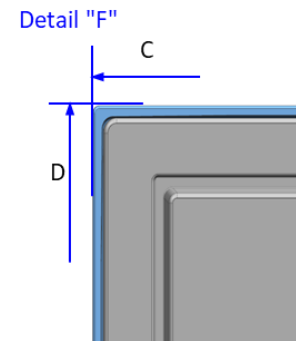

※ Height Type

- 1) H : Includes Rubber-Foot
- 2) H1 : Representative Dimension. Outermost dimension of Chassis-Front.
- 3) H2 : Includes Logo

LS03B Frame TV Set Dimension

w/ customizable frame

**Dimensions in millimeters (+ / - 0.1 mm)*

※ 55"/65" (F) : Flat Type, (C) : Chamfer Type

	43"	50"	55"	65"	75"	85"
SET(With stand) (W * H * D)	974.4*594.4*196.8	1129.0*681.7*227.8	1242.8*745.9*227.8 (F)	1461.7*871.4*260.9 (F)	1687.2*1001.0*315.8	1910.0*1124.9*347.9
			1243.2*746.1*227.8 (C)	1461.9*871.6*260.9 (C)		
SET(Without stand) (W * H1(H2) * D1)	974.4*562.6(565.3)*26.8	1129.0*649.6(652.3)*26.8	1242.8*713.6(717.3)*26.8 (F)	1461.7*836.8(839.5)*26.8 (F)	1687.2*965.2(967.9)*28.8	1910.0*1091.0(1093.7)*28.8
			1243.2*714.0(717.4)*37.8 (C)	1461.9*837.1(839.6)*37.8 (C)		
* Front Opening Area (A * B * C)	939.1*527.3*1077.0	1093.8*614.3*1254.5	1207.4*678.2*1384.8	1426.4*801.3*1636.1	1648.2*926.2*1890.6	1869.9*1050.9*2145.0
Wall Mount VESA (a * b)	200*200	200*200	200*200	400*300	400*400	600*400

※ Height Type
 1) H : Includes Rubber-Foot
 2) H1 : Representative Dimension. Outermost dimension of Chassis-Front.
 3) H2 : Includes Logo

LS03B Frame Cover and Rear-View Dimension

**Dimensions in millimeters (+ / - 0.1 mm)*

	LS03B					
	43"	50"	55"	65"	75"	85"
WALL MOUNT(AXB)	200*200	200*200	200*200	400*300	400*400	600*400
C	384.7	462.1	518.9	528.4	641.1	652.2
D	193.2	210.3	242.2	267.2	262.3	194.7
E	164.6	234.6	266.6	264.7	298.0	490.6