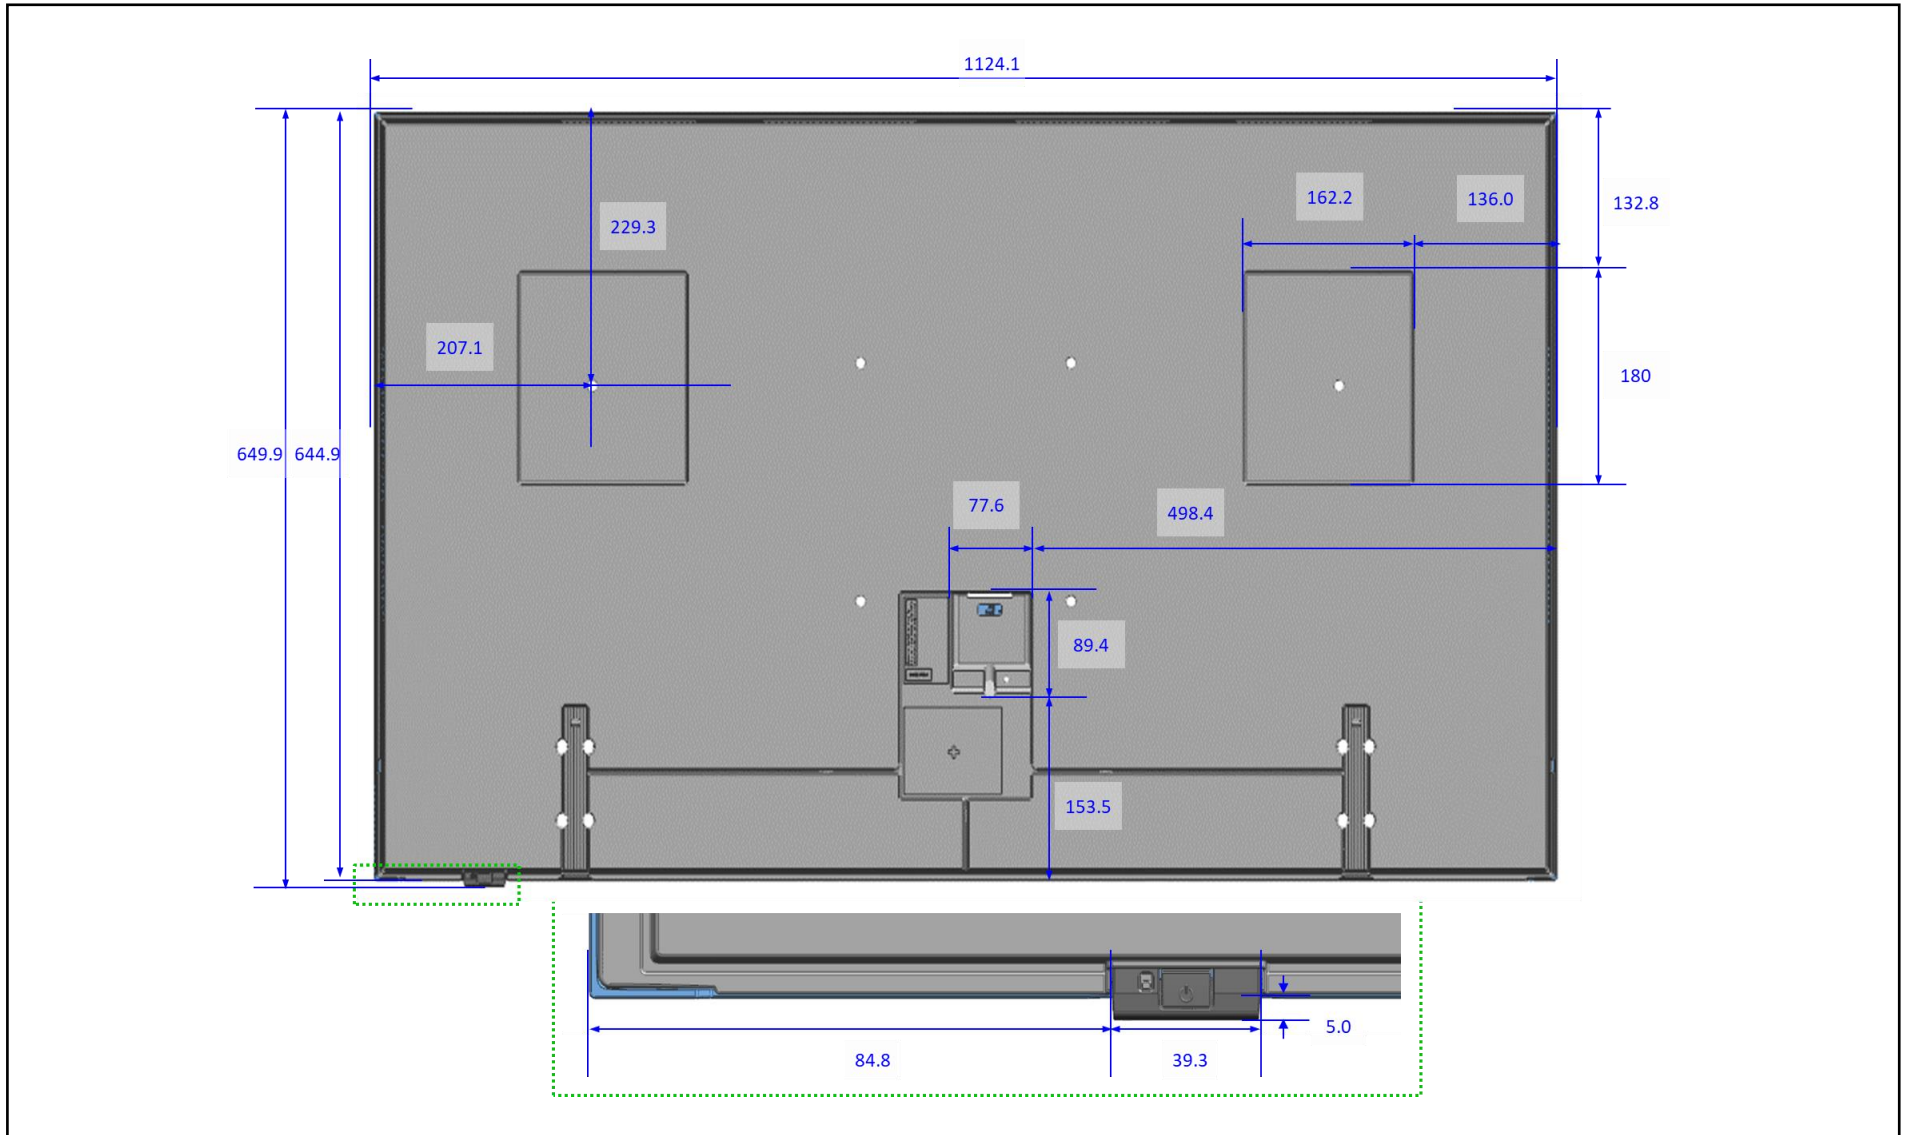

LS03B Frame TV Set Dimension

**Dimensions in millimeters (+ / - 0.1 mm)*

		43"	50"	55"	65"	75"	85"
SET(With stand) (W * H * D)		969.5*591.9*196.8	1124.1*679.2*227.8	1237.9*743.4*227.8	1456.8*868.9*260.9	1682.3*998.5*315.8	1904.3*1122.4*347.9
SET(Without stand) (W * H1(H2) * D1)		969.5*557.8(562.9)*24.9	1124.1*644.9(649.9)*24.9	1237.9*708.8(713.9)*24.9	1456.8*831.9(837.0)*24.9	1682.3*960.4(965.5)*26.9	1904.3*1085.3(1090.4)*26.9
* Front Opening Area (A * B * C)		944.6*532.8*1084.5	1099.2*619.8*1261.9	1213.0*683.8*1392.5	1431.9*806.9*1643.6	1655.6*933.7*1900.7	1875.4*1056.4*2152.5
Wall Mount (VESA) (a * b)		200*200	200*200	200*200	400*300	400*400	600*400
Packing Out (W * H * D)	W/W	1087*677*165	1251*775*174	1405*846*185	1614*950*191	1839*1113*207	2087*1249*235
	SAMEX			1405*846*185			
Net Weight (With stand) Kg		8.9	12.2	17.0	22.5	35.6	45.1
Net Weight (Without stand) Kg		8.6	11.8	16.6	22.1	35.0	44.2
Gross Weight Kg	W/W	15.5	20.9	26.9	35.1	50.4	63.8
	SAMEX			26.0			

	LS03B					
	43"	50"	55"	65"	75"	85"
WALL MOUNT(AXB)	200*200	200*200	200*200	400*300	400*400	600*400
C	384.7	462.1	518.9	528.4	641.1	652.2
D	193.2	210.3	242.2	267.2	262.3	194.7
E	164.6	234.6	266.6	264.7	298.0	490.6

43" LS03B Frame TV Cover and Rear-View

**Dimensions in millimeters (+ / - 0.1 mm)*

SAMSUNG IS NOT RESPONSIBLE FOR INACCURACIES. FOR CRITICAL INSTALLATIONS, IT IS STRONGLY RECOMMENDED TO CONFIRM ALL MEASURES BY USING AN ACTUAL SAMPLE MODEL INTENDED FOR A SPECIFIC INSTALLATION.

50" LS03B Frame TV Cover and Rear-View

**Dimensions in millimeters (+ / - 0.1 mm)*

SAMSUNG IS NOT RESPONSIBLE FOR INACCURACIES. FOR CRITICAL INSTALLATIONS, IT IS STRONGLY RECOMMENDED TO CONFIRM ALL MEASURES BY USING AN ACTUAL SAMPLE MODEL INTENDED FOR A SPECIFIC INSTALLATION.