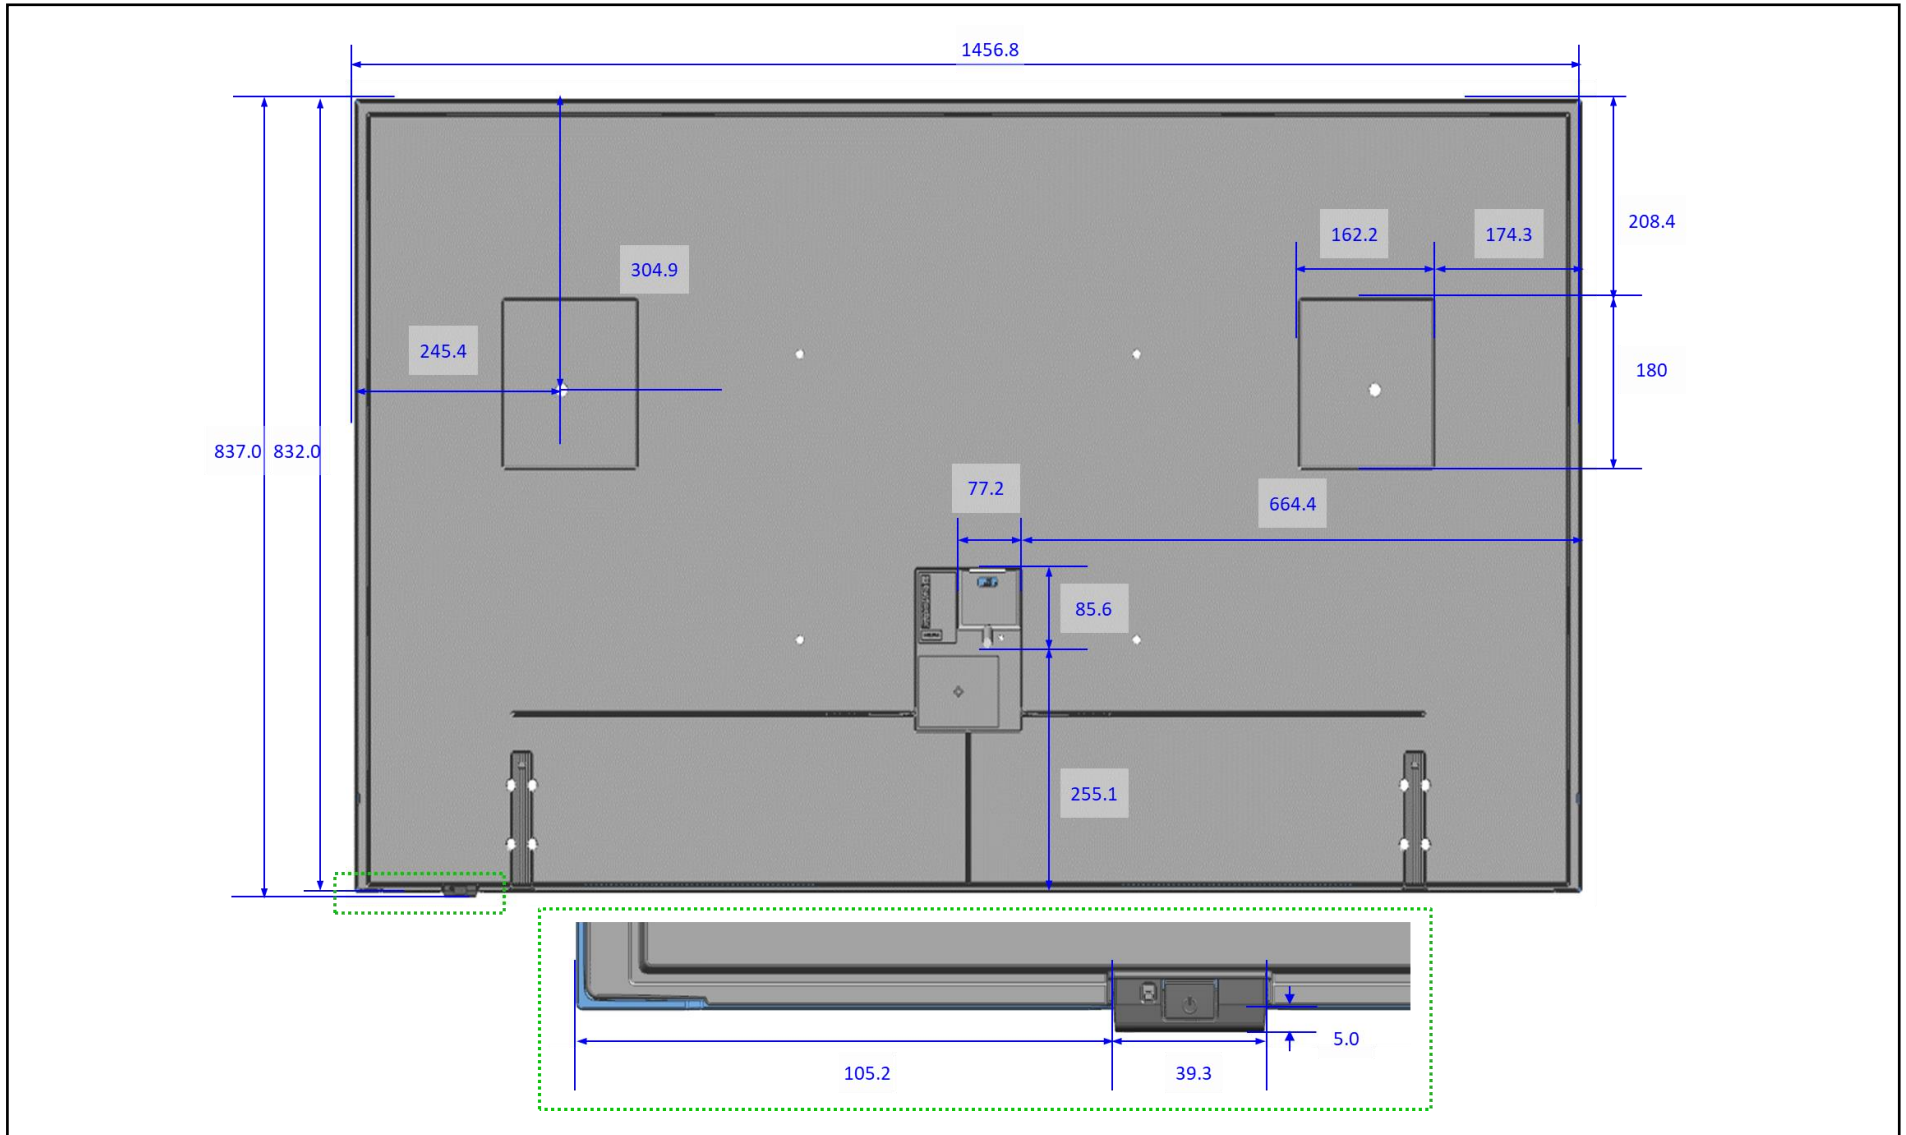

65" LS03B Frame TV Cover and Rear-View

*Dimensions in millimeters (+ / - 0.1 mm)

SAMSUNG IS NOT RESPONSIBLE FOR INACCURACIES. FOR CRITICAL INSTALLATIONS, IT IS STRONGLY RECOMMENDED TO CONFIRM ALL MEASURES BY USING AN ACTUAL SAMPLE MODEL INTENDED FOR A SPECIFIC INSTALLATION.