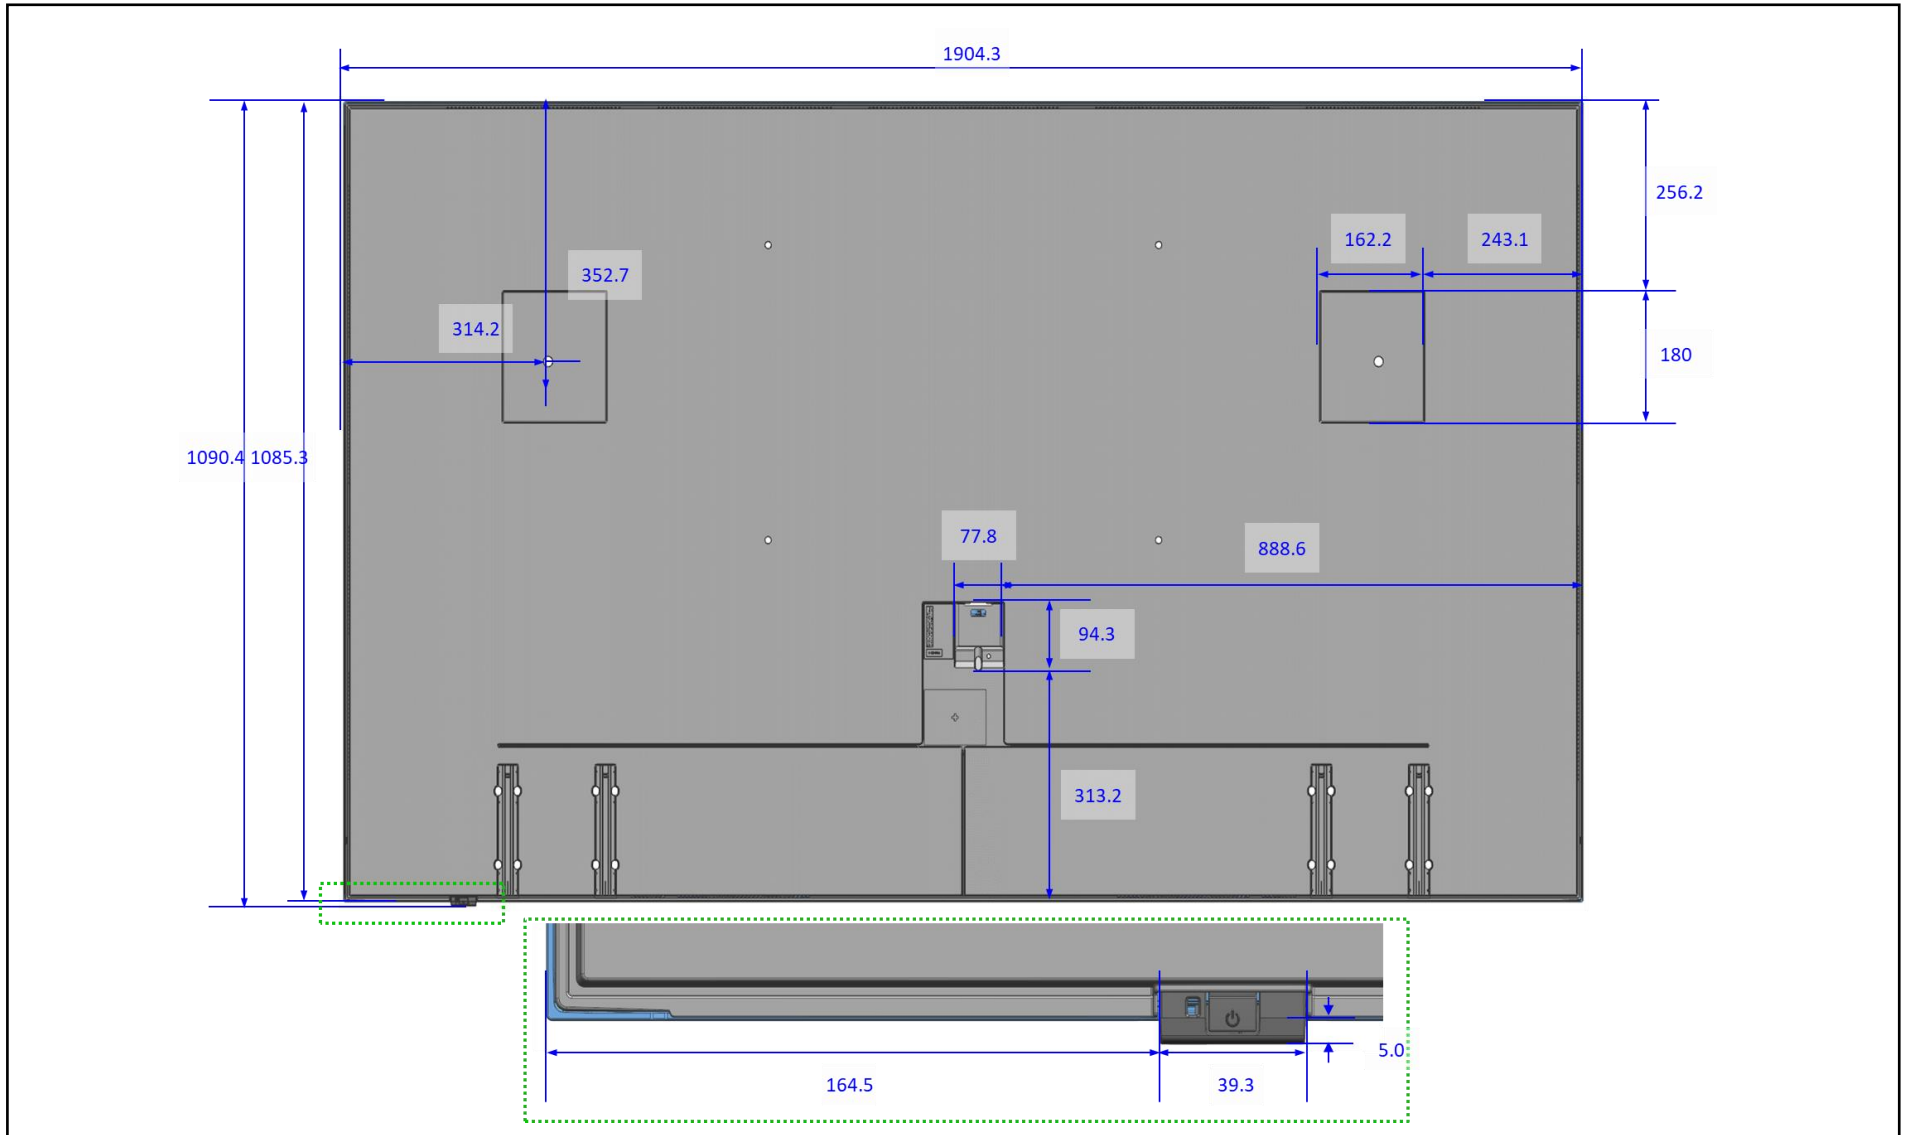

75" LS03B Frame TV Cover and Rear-View

**Dimensions in millimeters (+ / - 0.1 mm)*

SAMSUNG IS NOT RESPONSIBLE FOR INACCURACIES. FOR CRITICAL INSTALLATIONS, IT IS STRONGLY RECOMMENDED TO CONFIRM ALL MEASURES BY USING AN ACTUAL SAMPLE MODEL INTENDED FOR A SPECIFIC INSTALLATION.

85" LS03B Frame TV Cover and Rear-View

**Dimensions in millimeters (+ / - 0.1 mm)*

SAMSUNG IS NOT RESPONSIBLE FOR INACCURACIES. FOR CRITICAL INSTALLATIONS, IT IS STRONGLY RECOMMENDED TO CONFIRM ALL MEASURES BY USING AN ACTUAL SAMPLE MODEL INTENDED FOR A SPECIFIC INSTALLATION.

LS03B Frame TV Bezel Dimensions

**Dimensions in millimeters (+ / - 0.1 mm)*

	LS03B					
	43"	50"	55"	65"	75"	85"
A	12.4	12.4	12.4	12.4	14.3	14.5
B	19.9	19.9	19.9	19.9	19.9	19.9

LS03B Frame TV Stand Dimensions

**Dimensions in millimeters (+ / - 0.1 mm)*

	LS03B				
	43"	50"/55"	65"	75"	85"
STAND (W*H*D)	14.0*208.9*196.8	15.0*216.8*227.8	16.0*229.3*260.9	20.0*240.6*315.8	20.0*258.6*347.9

*Includes Rubber

LS03B Frame TV Stand Spacing