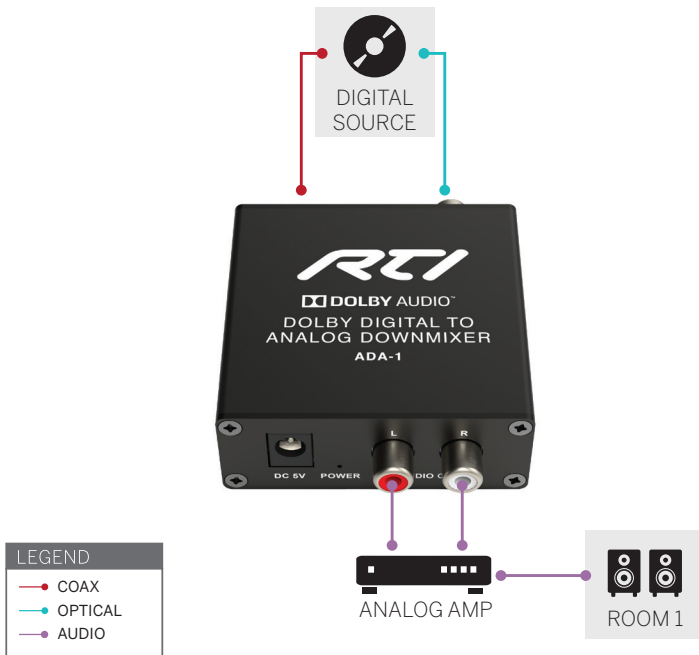

Specifications

Power Supply	5v DC / 10W power supply (CE/FCC certified)
Power Consumption	Max 5 Watts
Audio Input Zones	1
Optical Audio Inputs	1 (TOSLINK)
Digital Coax Audio Inputs	1 (S/PDIF)
Audio Output Zones	1
Stereo L/R Outputs	2 (RCA)
Supported Audio Formats.....	Input: 5.1 Dolby Digital / 2ch Stereo PCM
Lip Sync Delay.....	No
Dimensions HxWxD.....	0.9 in (2.4 cm) x 3.2 in (8 cm) x 2.5 in (6.4 cm)
Weight	0.10 kg
Operating Temp Range	0 to +35°C (32 to +95°F)
Operating Humidity Range	5 to 90% RH Non-condensing
Warranty.....	Three Years (Parts & Labor)

All Specifications subject to change without notice.

Wiring Diagram